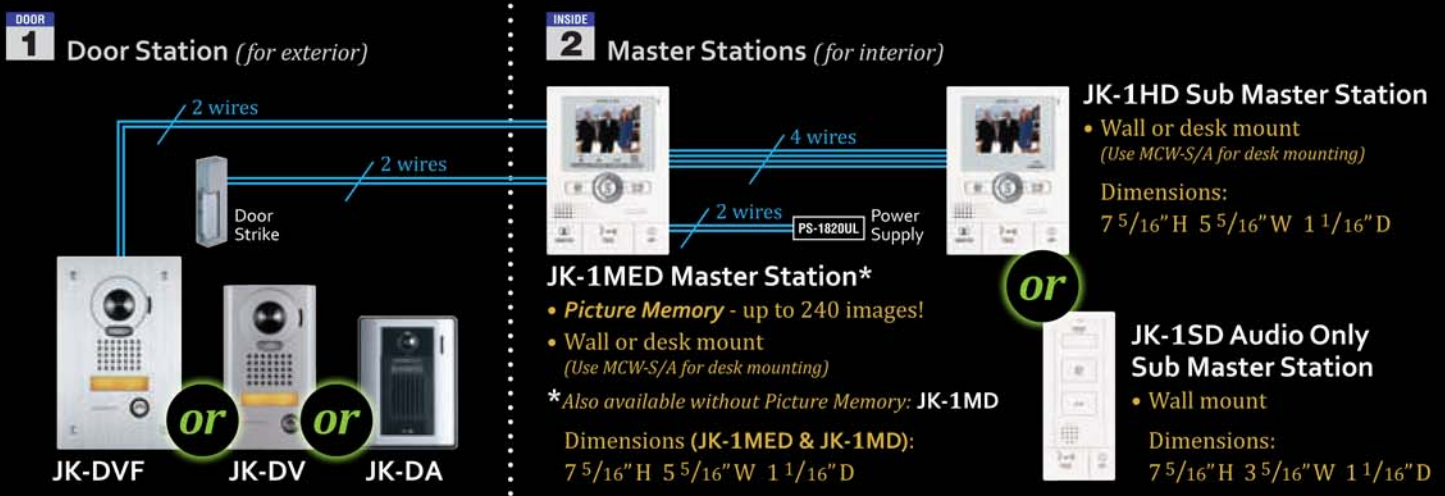

## JK BOXED SETS

Each set includes 1 master station, 1 door station, & 1 power supply

### with Picture Memory

JKS-1AED: JK-1MED + JK-DA + power supply

JKS-1AEDV: JK-1MED + JK-DV + power supply

JKS-1AEDF: JK-1MED + JK-DVF + power supply

### without Picture Memory

JKS-1AD: JK-1MD + JK-DA + power supply

JKS-1ADV: JK-1MD + JK-DV + power supply

JKS-1ADF: JK-1MD + JK-DVF + power supply

## WIRING EXAMPLE\*

\*Diagram is for illustrative purposes only. System wiring may vary by installation! Refer to instruction manual for actual wire count & installation directions.