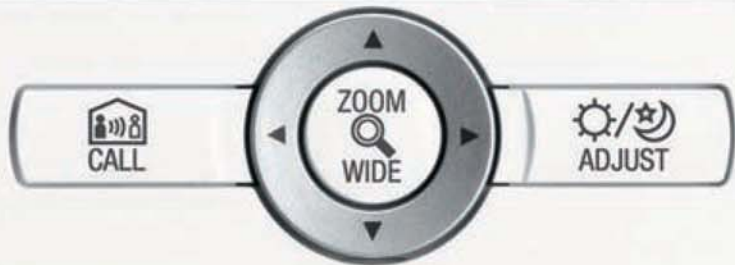

Choose from 2 video master & 2 sub master designs.

Actual Size