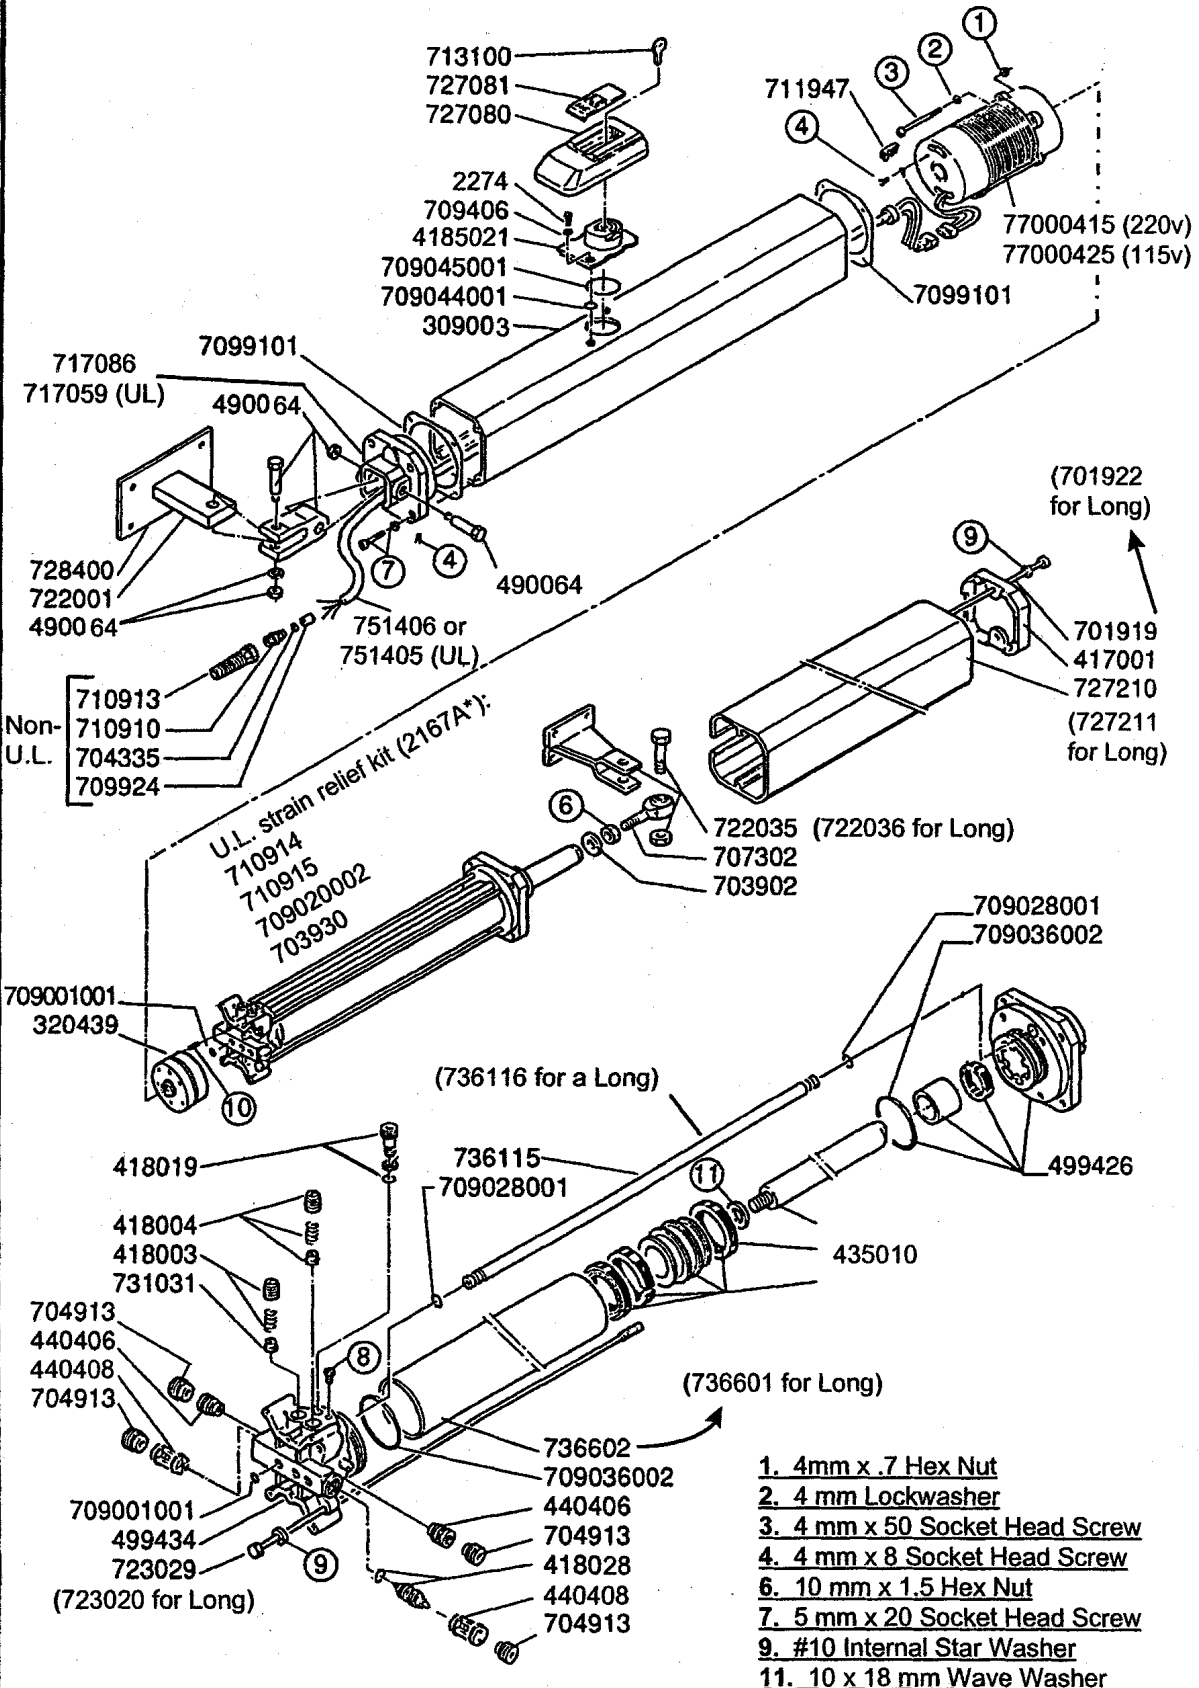

Exploded View

400

CBAC

1. 4mm x .7 Hex Nut
2. 4 mm Lockwasher
3. 4 mm x 50 Socket Head Screw
4. 4 mm x 8 Socket Head Screw
6. 10 mm x 1.5 Hex Nut
7. 5 mm x 20 Socket Head Screw
9. #10 Internal Star Washer
11. 10 x 18 mm Wave Washer

400 Seal Kit Part Number = 2167*