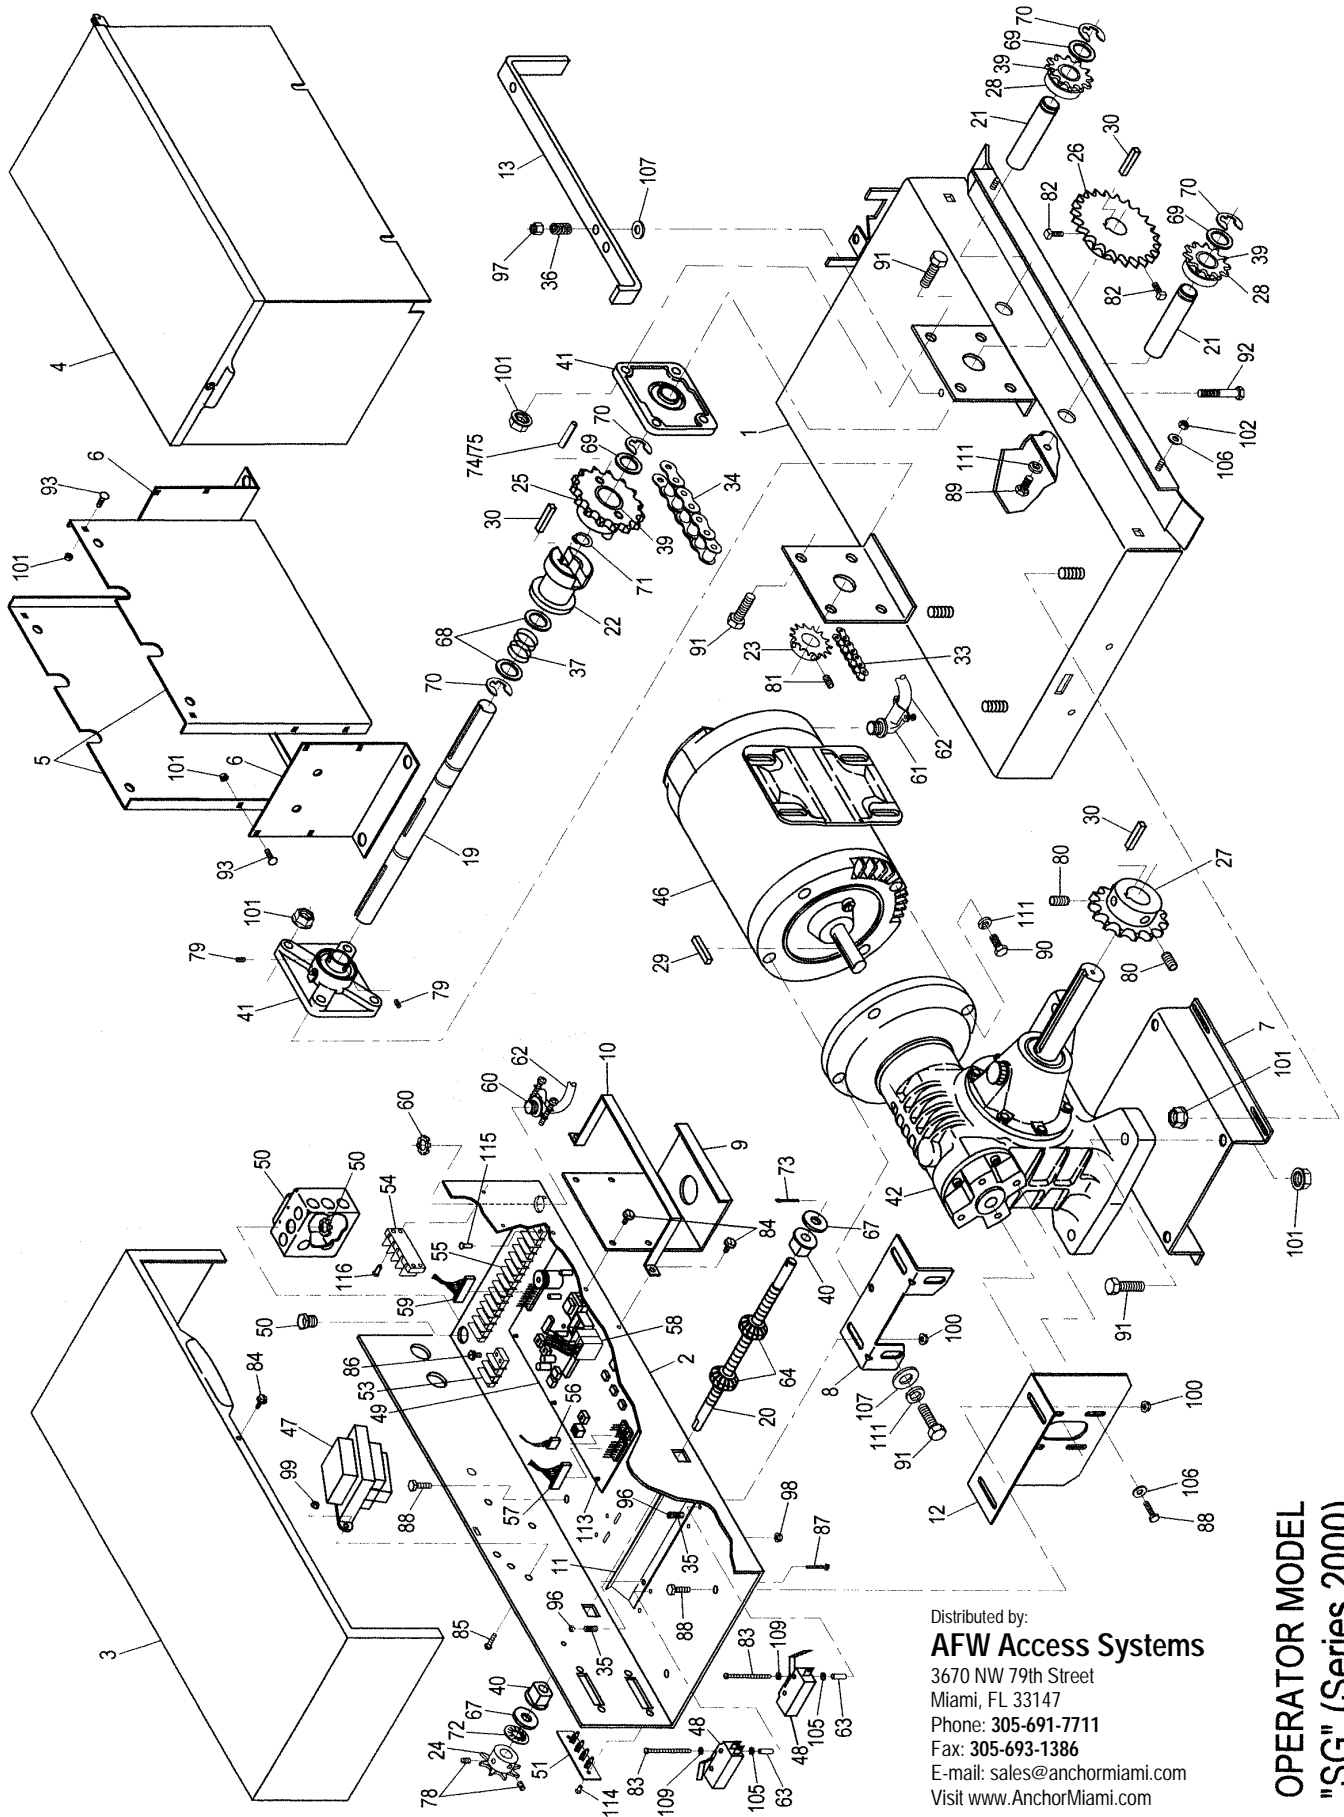

Powermaster SG 2000 Exploded View

Distributed by:
AFW Access Systems
3670 NW 79th Street
Miami, FL 33147
Phone: 305-691-7711
Fax: 305-693-1386
E-mail: sales@anchormiami.com
Visit www.AnchorMiami.com

**OPERATOR MODEL
"SG" (Series 2000)**

SG (Series 2000)

ITEM	QTY.	DESCRIPTION	PARTS #
1	One	Base frame weldment	2304
2	One	Electric chassis	2301
3	One	Electric chassis cover	2302
4	One	Cover with hinged top	2307
5	Two	Mounting leg	2305
6	Two	Mounting foot	2306
7	One	Reducer mounting bracket	2303
8	One	Universal bracket	2337
9	One	Shelf bracket	2328
10	One	Loop detector retaining bracket (optional)	2329
11	One	Limit nut retainer plate	6209
12	One	Electric box mounting bracket	2349
13	One	Disconnect lever	2310
14	As Req.	Chain support bracket (not shown)	2326
15	As Req.	Chain support back-up -plate (not shown)	2327
16			
17			
18			
19	One	Keyed disconnect shaft	SG-104
20	One	Limit shaft	H-1014
21	Two	Idler shaft	2501
22	One	Brass slide	SG-102
23	One	Limit drive sprocket	48B14X1
24	One	Limit driven sprocket	48B7X.375
25	One	Disconnect pinned sprocket	50B15X1.25
26	One	Output drive sprocket	50B24X1
27	One	Reducer sprocket	50B15X1.25
28	Two	Idler sprocket	50B12X1.25
29	One	3/16" Square key	SK316X1.375
30	Three	1/4" Square key	SK14X1.250
31			
32			
33	One	Limit chain	RC65X51
34	One	Intermediate chain	RC50X35
35	Two	Nut guide spring	LC045D3
36	One	Disconnect lever spring	C-120
37	One	Disconnect return spring	C1225096
38			
39	Three	1" Plain bearing	PBO1025010
40	Two	3/8" Flange bearing	FB375
41	Two	1" Four bolt flange bearing	UCFL20720
42	One	Gear reducer	VE-55