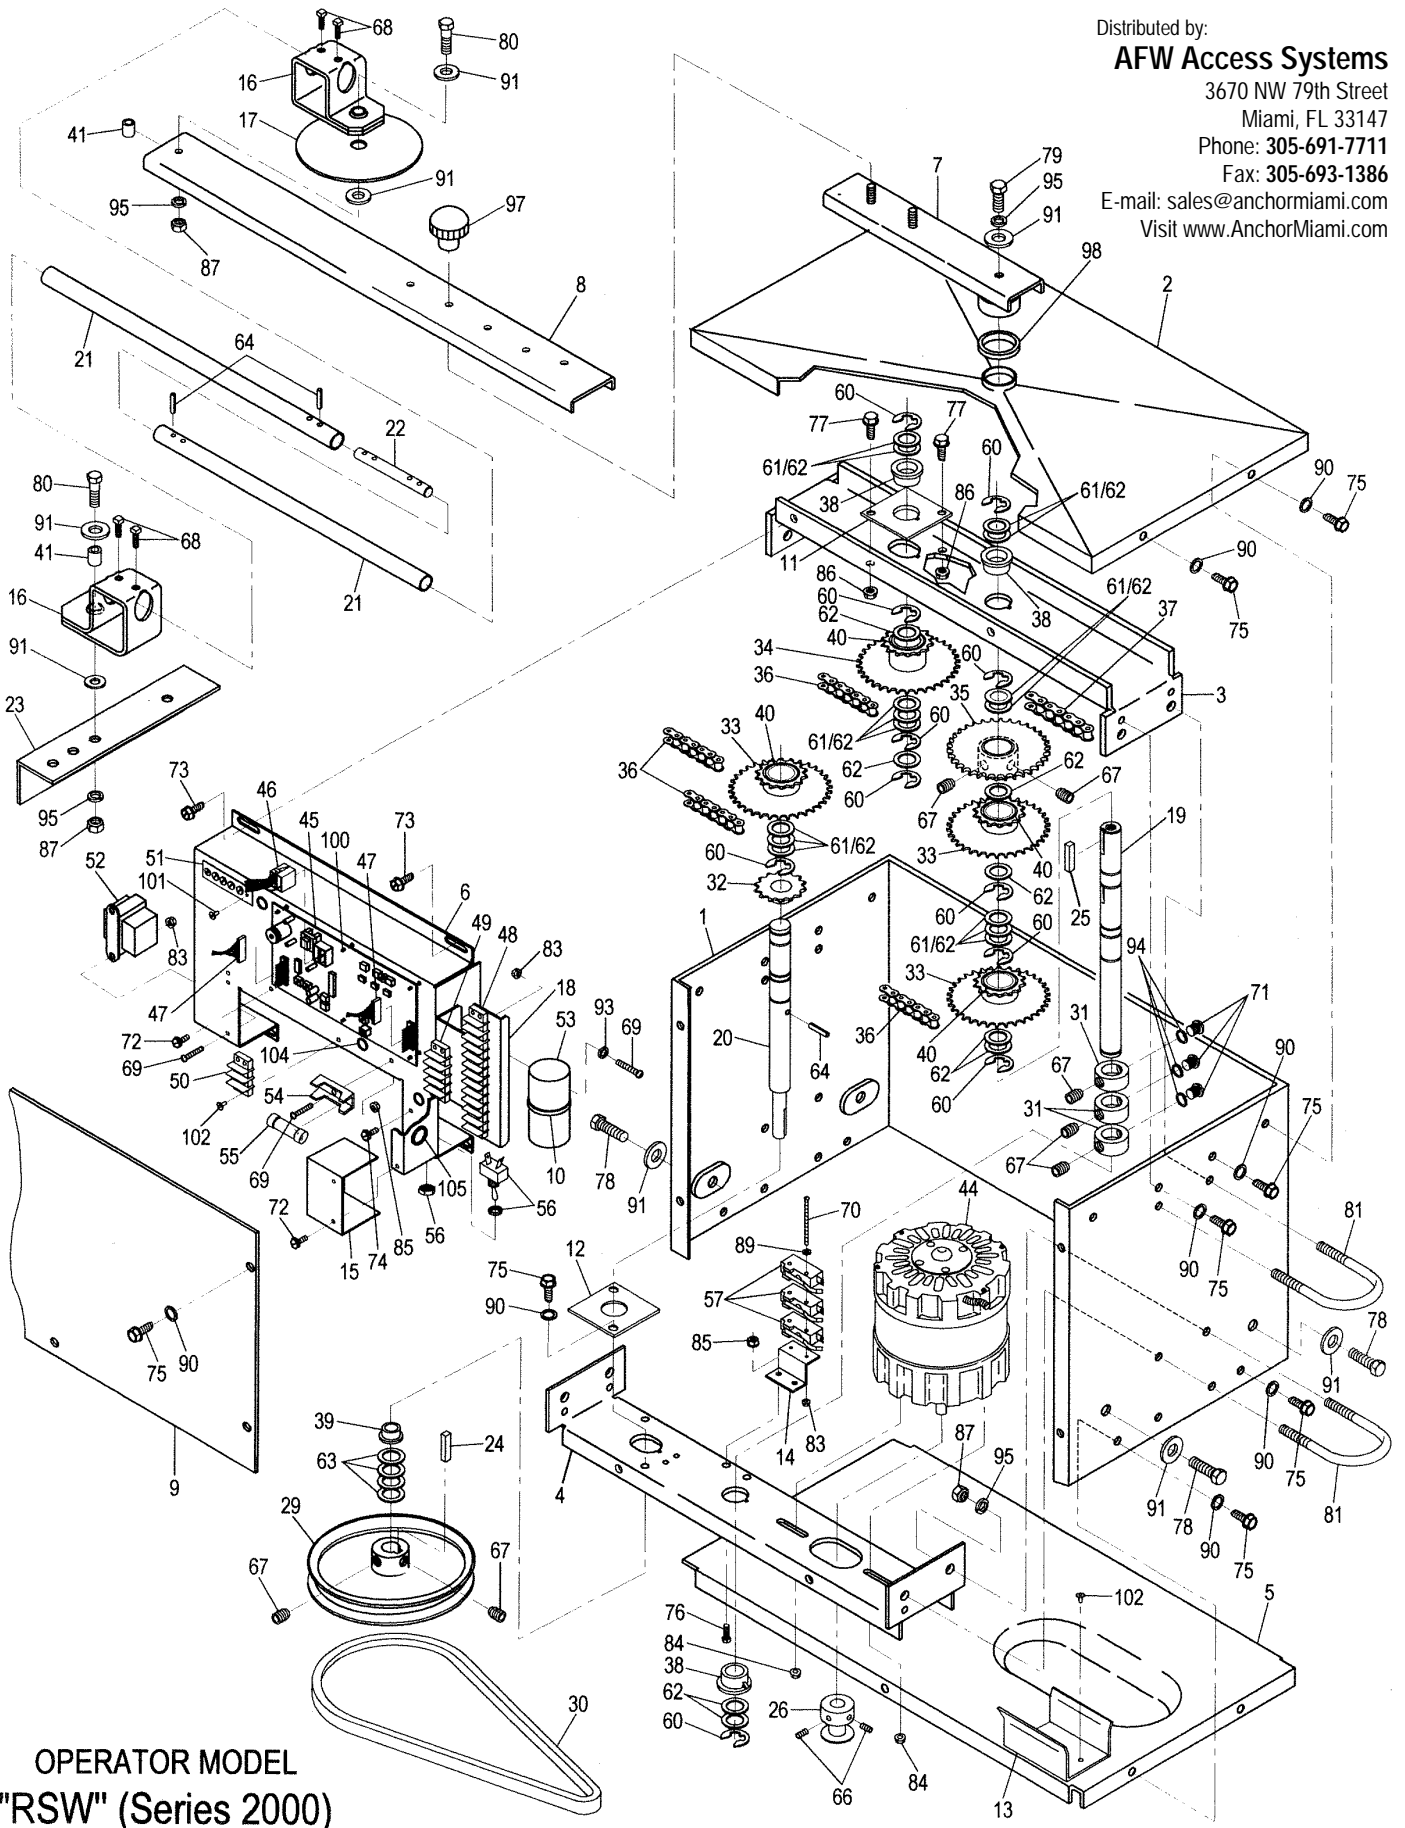

Powermaster RSW 2000 Exploded View

Distributed by:
AFW Access Systems
3670 NW 79th Street
Miami, FL 33147
Phone: 305-691-7711
Fax: 305-693-1386
E-mail: sales@anchormiami.com
Visit www.AnchorMiami.com

OPERATOR MODEL
"RSW" (Series 2000)

RSW (Series 2000)

ITEM	QTY.	DESCRIPTION	PARTS #
1	One	Housing	4004
2	One	Top cover	4006
3	One	Upper drive frame	4008
4	One	Lower drive frame	4009
5	One	Bottom pan	4005
6	One	Electric plate	4001
7	One	Control arm weldment	2216
8	One	Control arm extension	707-1
9	One	Front cover	4007
10	One	Capacitor strap	1104
11	One	Upper chain adjustment plate	2214
12	One	Lower chain adjustment plate	2215
13	One	Loop detector bracket (optional)	3704
14	One	Limit switch bracket	CSW-1006
15	One	Junction box cover	4002
16	Two	Control rod fitting (pipe knuckle)	2212
17	One	Anti-pinch disc	733
18	One	Terminal strip bracket	4017
19	One	Output shaft	4010
20	One	Sensitivity shaft	4011
21	Two	Control rod	2221
22	One	Splice bar-control rod	4012
23	One	Gate bracket	T-107-3
24	One	3/16" Square key	SK316X1.375
25	One	1/4" Square key	SK14X1.375
26	One	Motor pulley	AS1550
27			
28			
29	One	Drive sheave	AS6012
30	One	V-belt	4L-340
31	Three	Limit collar	SC100-L
32	One	Sprocket 48B14X1	7331
33	Three	Cluster sprocket	RSW-4014
34	One	Standard cluster sprocket	48B14321
35	One	Reduction sprocket	41B3210
36	Four	Drive chain with connecting link	RC65X41P
37	One	Final drive chain	RC41X41
38	Three	1" Flange bearing	FB-1000
39	One	5/8" Flange bearing	FB-625
40	Four	1" Plain bearing	PBO-1011275
41	Two	3/8" Plain bearing	PBO-376262
42			
43			
44	One	Motor	PSC-50150
45	One	PC control board	GSMCB02