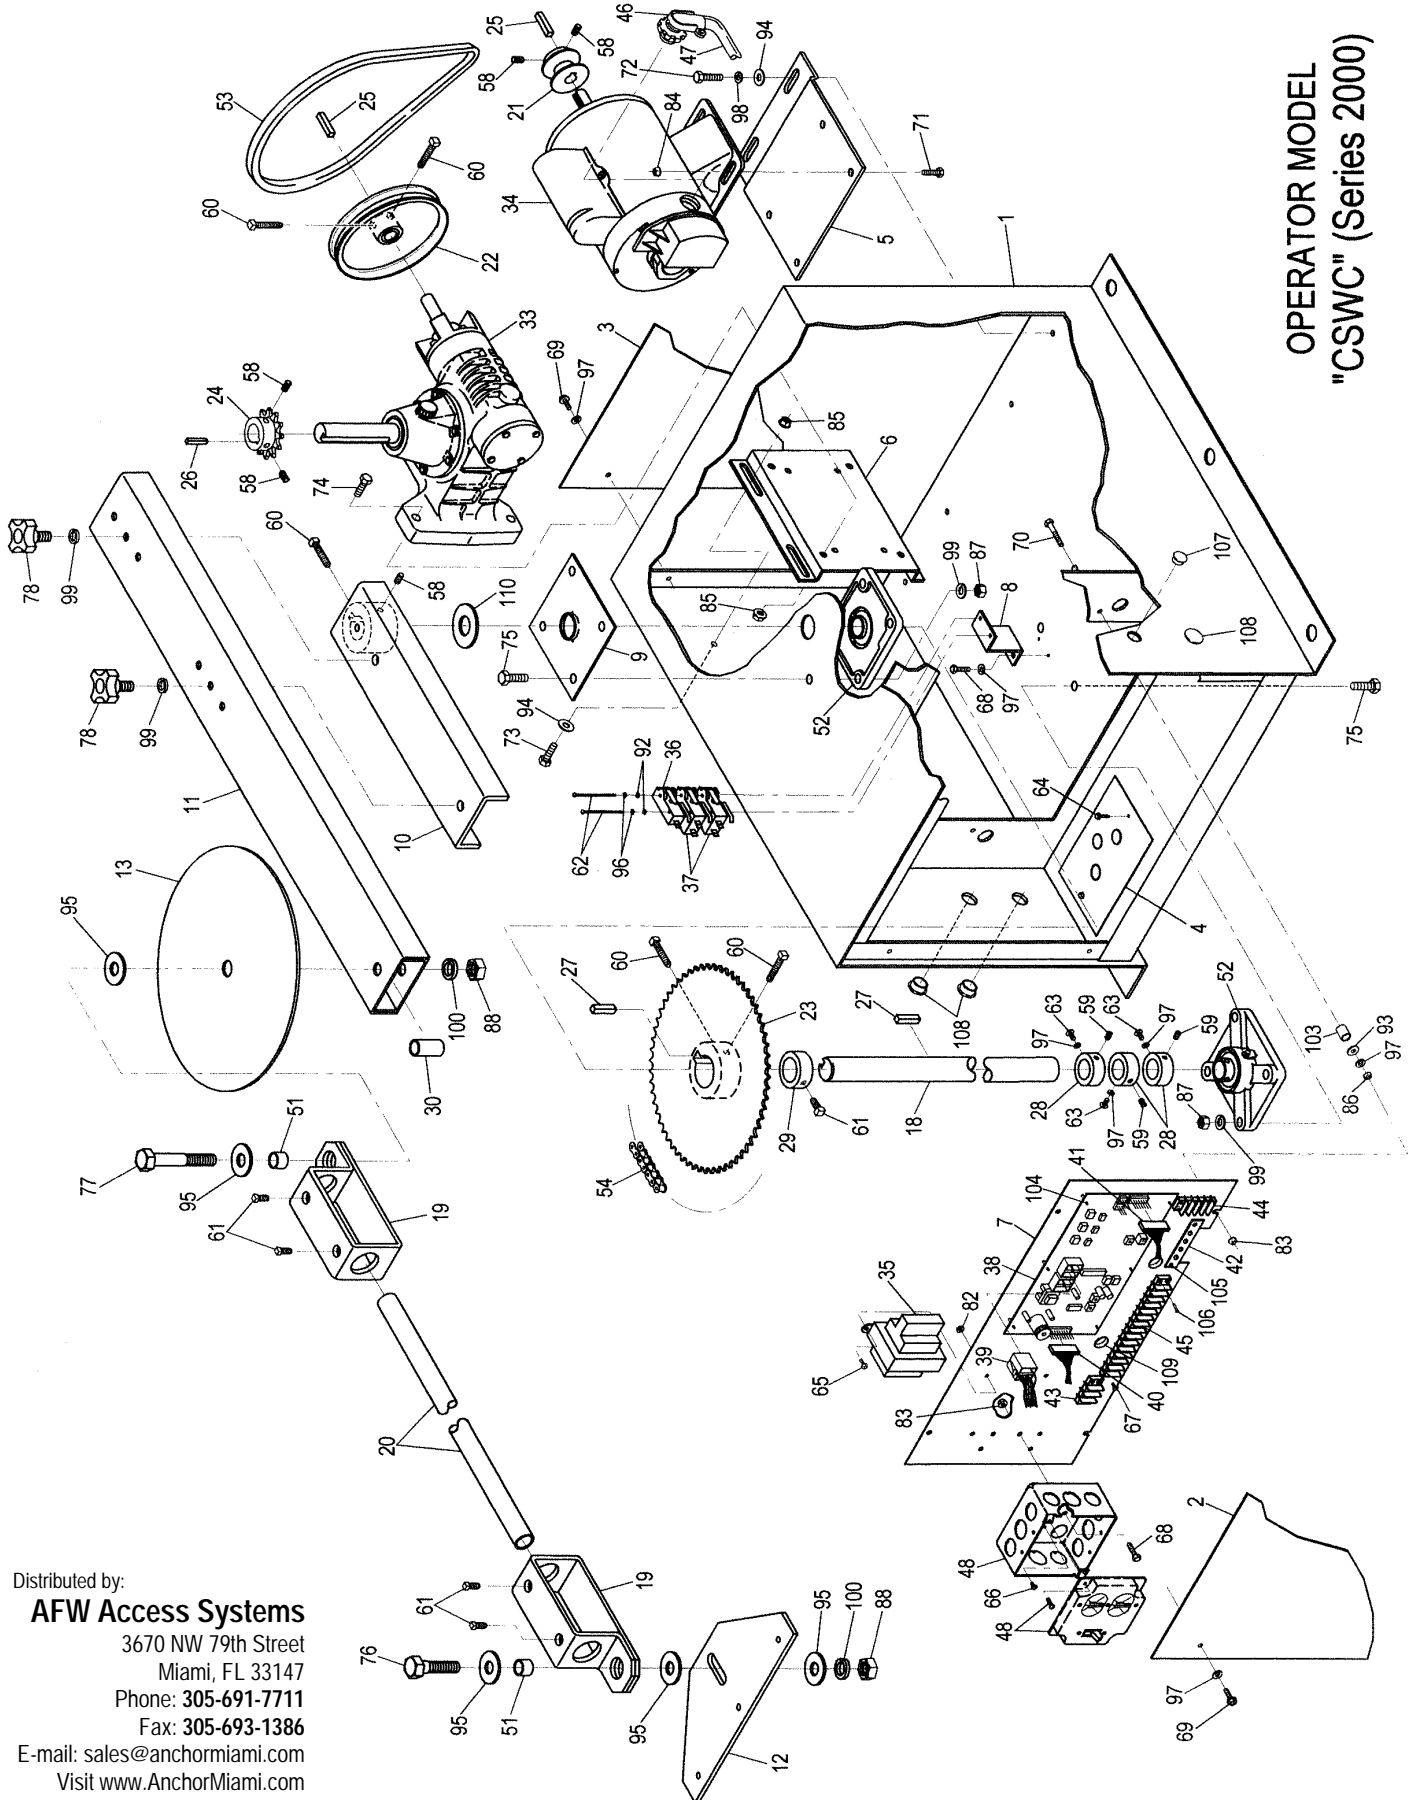

Powermaster CSWC 2000 Exploded View

OPERATOR MODEL
"CSWC" (Series 2000)

Distributed by:
AFW Access Systems
3670 NW 79th Street
Miami, FL 33147
Phone: 305-691-7711
Fax: 305-693-1386
E-mail: sales@anchormiami.com
Visit www.AnchorMiami.com

CSWC (Series 2000)

ITEM	QTY.	DESCRIPTION	PARTS #
1	One	Housing weldment	3101
2	One	Front cover plate	3102
3	One	Rear cover plate	3103
4	One	Electrical access plate	3104
5	One	Motor mounting bracket	3105
6	One	Reducer mounting bracket	2312
7	One	Electric plate	3802
8	One	Limit switch bracket	3803
9	One	Extruded rain cap	3806
10	One	Control arm weldment	1045
11	One	Control arm extension	CSW-1008
12	One	Gate bracket	CSW-1010
13	One	Anti-pinch disc	3123
14			
15			
16			
17			
18	One	Output shaft	3125
19	Two	Pipe knuckle	CSW-1013
20	One	Control rod	CSW-1036
21	One	Motor pulley	AS2062
22	One	Reducer pulley	AS7558
23	One	Output shaft sprocket	40B60150
24	One	40B14 X 1" Sprocket	7351
25	Two	3/16" Square key	SK316X1.375
26	One	1/4" Square key	SK14X1.375
27	Two	3/8" Square key	SK375X1.125
28	Three	1-1/2" Limit collar	SC-150-L
29	One	1-1/2" Collar	SC-150-R
30	One	Control arm extension spacer	3113
31			
32			
33	One	Gear reducer	CSW-55
34	One	Motor	10082
35	One	1Ø Transformer	T1/2-2460V
36	One	Single limit switch	LS-AT-#3
37	Two	Double limit switch	LS-DAT-#5
38	One	PC Control board	GSMCB01
39	One	8 Pin wiring harness	8P-HARN
40	One	10 Pin wiring harness	10P-HARN
41	One	11 Pin wiring harness	11P-HARN
42	One	4 Position R/C terminal strip	R/C-TS-040
43	One	2 Position terminal strip	TS-02
44	One	4 Position terminal strip	TS-04