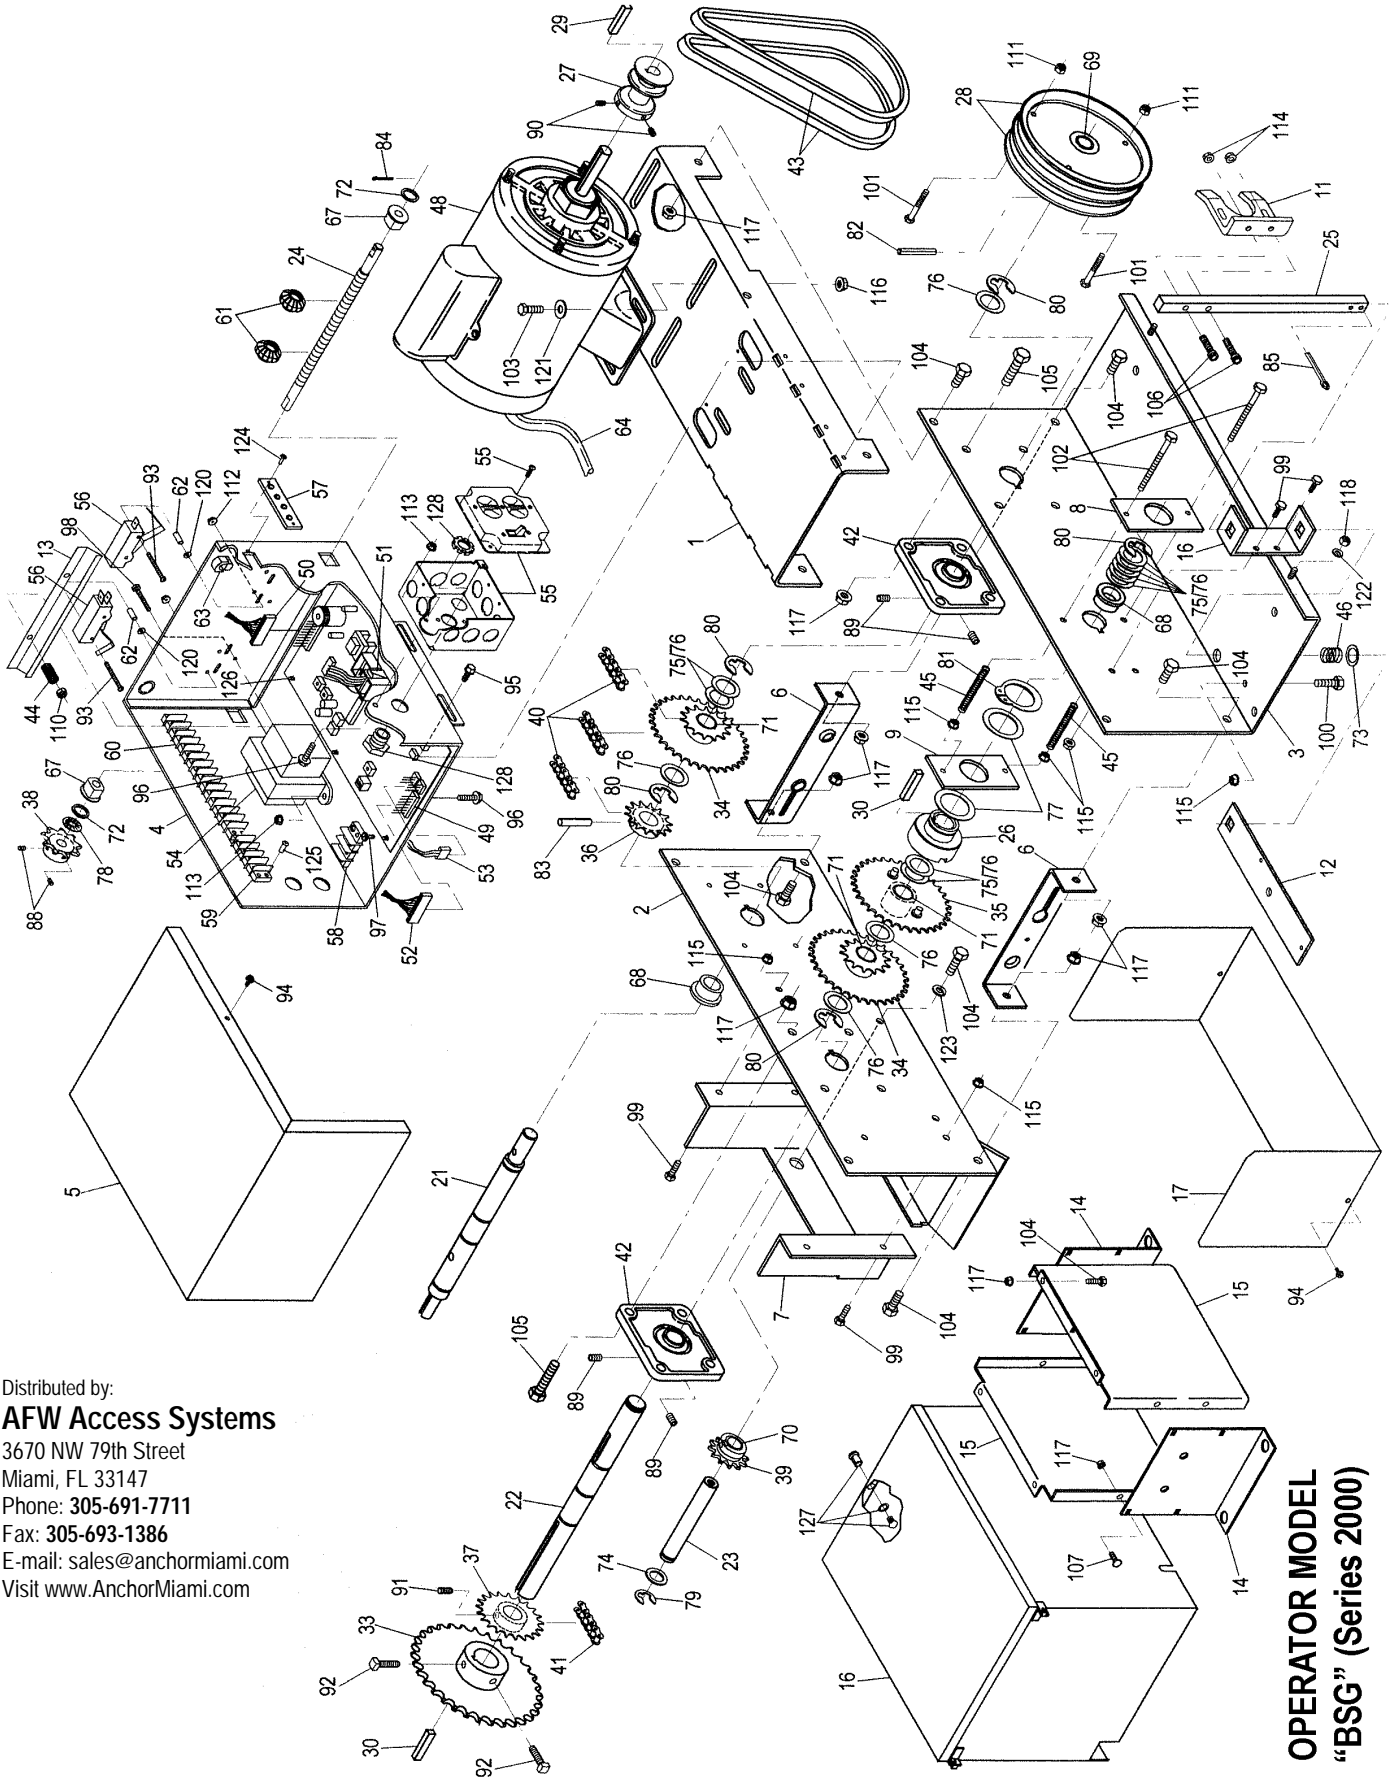

Powermaster BSG 2000 Exploded View

Distributed by:
AFW Access Systems
3670 NW 79th Street
Miami, FL 33147
Phone: 305-691-7711
Fax: 305-693-1386
E-mail: sales@anchormiami.com
Visit www.AnchorMiami.com

**OPERATOR MODEL
"BSG" (Series 2000)**

BSG (Series 2000)

ITEM	QTY.	DESCRIPTION	PARTS #
1	One	Base (top) plate	6211
2	One	Drive side plate	3604
3	One	Disconnect side plate	3605
4	One	Electric box	2830
5	One	Electric box cover	2828
6	Two	Spreader bracket	6212
7	One	Drive spreader	3603
8	One	"J" plate (untapped)	C-3562-1
9	One	"J" plate (untapped)	C-3562-2
10	One	Disconnect bracket (U-bracket)	6213
11	One	Disengagement lever (horse shoe)	6214
12	One	Disconnect lever	3616
13	One	Limit nut retainer plate	6209
14	Two	Mounting foot	2306
15	Two	Mounting leg	3617
16	One	Flip top cover assembly	3615
17	One	Chain guard	3628
18			
19			
20	One		
21	One	Clutch shaft	3610
22	One	Output shaft	3611
23	Two	Idler shaft	3612
24	One	Limit shaft	1014
25	One	Disconnect (square) shaft	625
26	One	Brass disconnect	3613
27	One	Double motor pulley	3618
28	One	Double drive sheave	BSG-3619
29	One	3/16" Square key	SK316X2
30	Two	1/4" Square key	SK14X1250
31			
32			
33	One	Drive sprocket 41B3210	7302
34	Two	Cluster sprocket 48B14321	7328
35	One	Pinned sprocket 48B321125	7335
36	One	Reduction sprocket 48B14X1	7331
37	One	Limit drive sprocket 48B21X1	7342
38	One	Limit driven sprocket 48B9	1036
39	Two	Idler sprocket 41B12X1	7305
40	Three	Reduction roller chain	RC65X47
41	One	Limit roller chain	RC65X39
42	Two	1" Four bolt flange bearing	UCF20516
43	Two	V-belt	5L-290
44	Two	Limit nut guide pressure spring	LC045D3MW
45	Two	Brass disconnect return spring	LC45E17MW