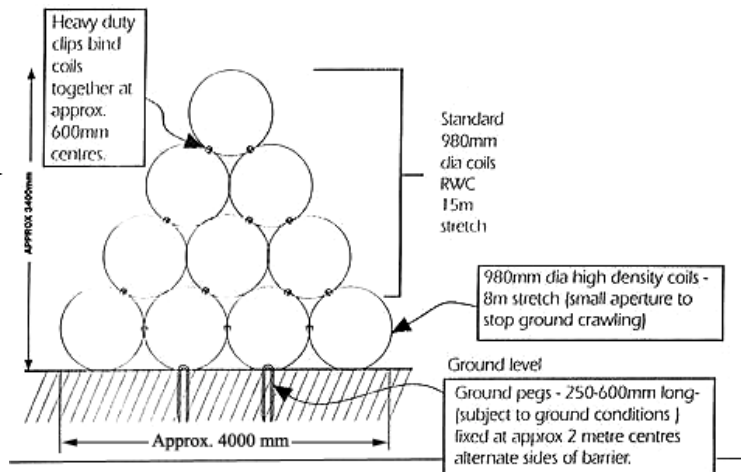

Razor Wire

Typical Fencing Applications

3 Coil Pyramid with Top Support Wire - For Medium Security Applications

Multicoil Pyramid Barrier - Simple to Install - Offers High Security

Vertical - Razor Wire Concertina (RWC) Installation