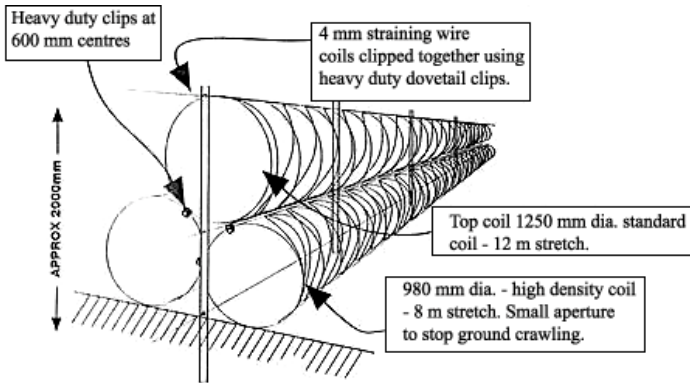

Razor Wire

Typical Fencing Applications

3 Coil Pyramid with Top Support Wire - For Medium Security Applications

Multicoil Pyramid Barrier - Simple to Install - Offers High Security

Vertical - Razor Wire Concertina (RWC) Installation